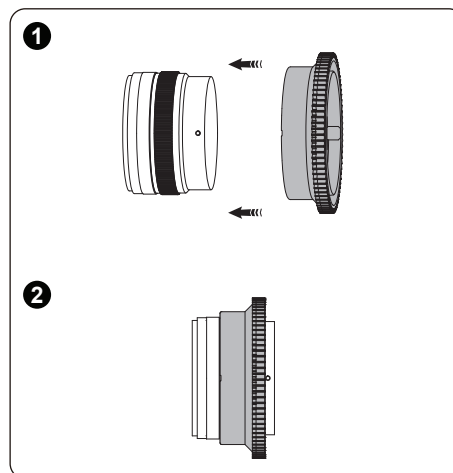

LG-SEL-2860

Zoom Gear for
Sony FE 28-60mm f/4-5.6

Installation Manual

6E012250-00001