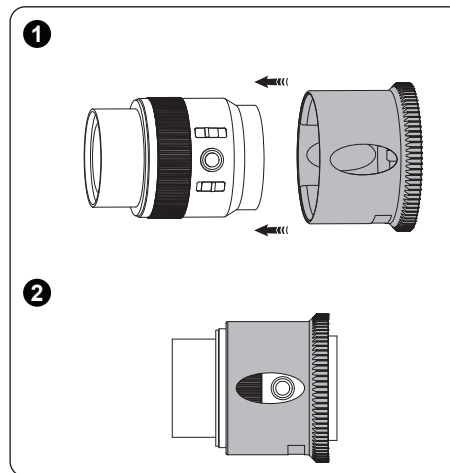

# LG-SEL-50-MACRO

Focus Gear for  
Sony SEL 50mm F2.8 Macro

Installation Manual

6E012310-00001