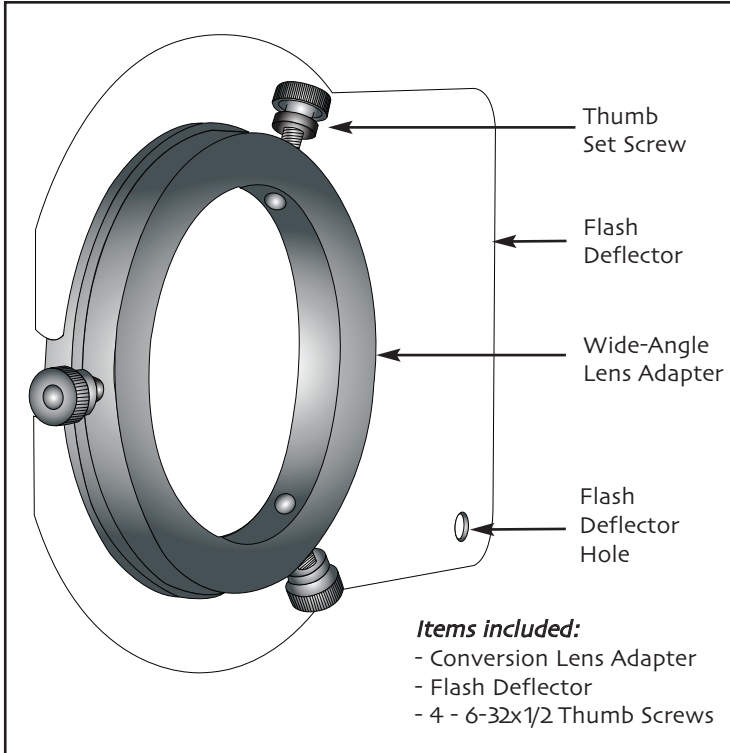

Ikelite "Short-Port" Lens Adapter

i n s t r u c t i o n m a n u a l

#9306.78 Short Port 67mm Conversion Lens Adapter

9306.78 Short Port 67mm Adapter

Allows attaching Ikelite W-20 Wide Angle Conversion Lens #6420, Epoque, Type II Inon screw-on lenses, and macro lenses or diopters with 67mm threads. Includes larger size removable flash deflector.

Installing the Adapter and Deflector

1. Remove the Flash Deflector from the lens port adapter and install the wide-angle lens.
2. Loosen the three thumb screws so they do not protrude through the Lens Port Adapter.
3. Place the Lens Port Adapter over the camera housing port.
4. Snug down the three thumb screws evenly. **DO NOT** Over-tighten. The thumb screws should self-center into the port groove.
5. The deflector can now be installed to its proper position on the Lens Port Adapter. Deflector should block camera flash.

Notes:

- It is not necessary to remove the Adapter when removing the wide-angle lens underwater.
- To avoid losing the deflector, A small fishing line or string can be attached to the small deflector hole.
- The camera's built-in flash cannot be used to illuminate subjects underwater when the Wide-Angle Adapter and Wide-Angle Lens is installed.
- Vignetting can occur at widest angle camera lens setting with wide-angle conversion lenses. Zoom in to eliminate, or crop the image in post-processing. Slight picture edge softness in some situations is normal.