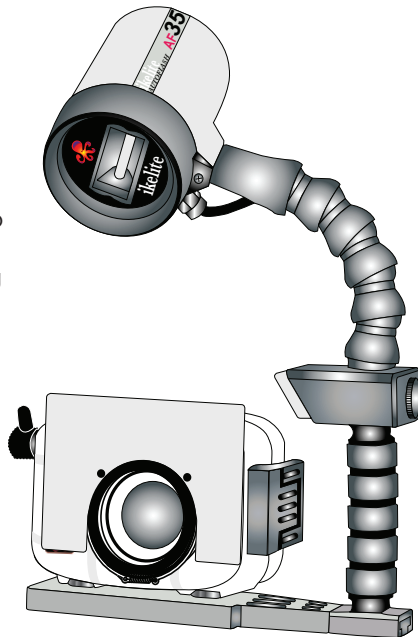

Ikelite "Short-Port" Lens Adapter

i n s t r u c t i o n m a n u a l

#9306.78 Short Port 67mm Conversion Lens Adapter

9306.78 Short Port 67mm Adapter

Allows attaching Ikelite W-20 Wide Angle Conversion Lens #6420, Epoque, Type II Inon screw-on lenses, and macro lenses or diopters with 67mm threads. Includes larger size removable flash deflector.

Installing the Adapter and Deflector

1. Remove the Flash Deflector from the lens port adapter and install the wide-angle lens.
2. Loosen the three thumb screws so they do not protrude through the Lens Port Adapter.
3. Place the Lens Port Adapter over the camera housing port.
4. Snug down the three thumb screws evenly. **DO NOT** Over-tighten. The thumb screws should self-center into the port groove.
5. The deflector can now be installed to its proper position on the Lens Port Adapter. Deflector should block camera flash.

Notes:

- It is not necessary to remove the Adapter when removing the wide-angle lens underwater.
- To avoid losing the deflector, A small fishing line or string can be attached to the small deflector hole.
- The camera's built-in flash cannot be used to illuminate subjects underwater when the Wide-Angle Adapter and Wide-Angle Lens is installed.
- Vignetting can occur at widest angle camera lens setting with wide-angle conversion lenses. Zoom in to eliminate, or crop the image in post-processing. Slight picture edge softness in some situations is normal.

2

AF35 Strobe Package #4035

The AutoFlash AF35 kit is a great compliment, and an effortless, affordable way to add a flash to your Ikelite point-and-shoot camera system. Everything you need to get started is in the box. Just attach it to the bottom of your housing and start taking pictures!